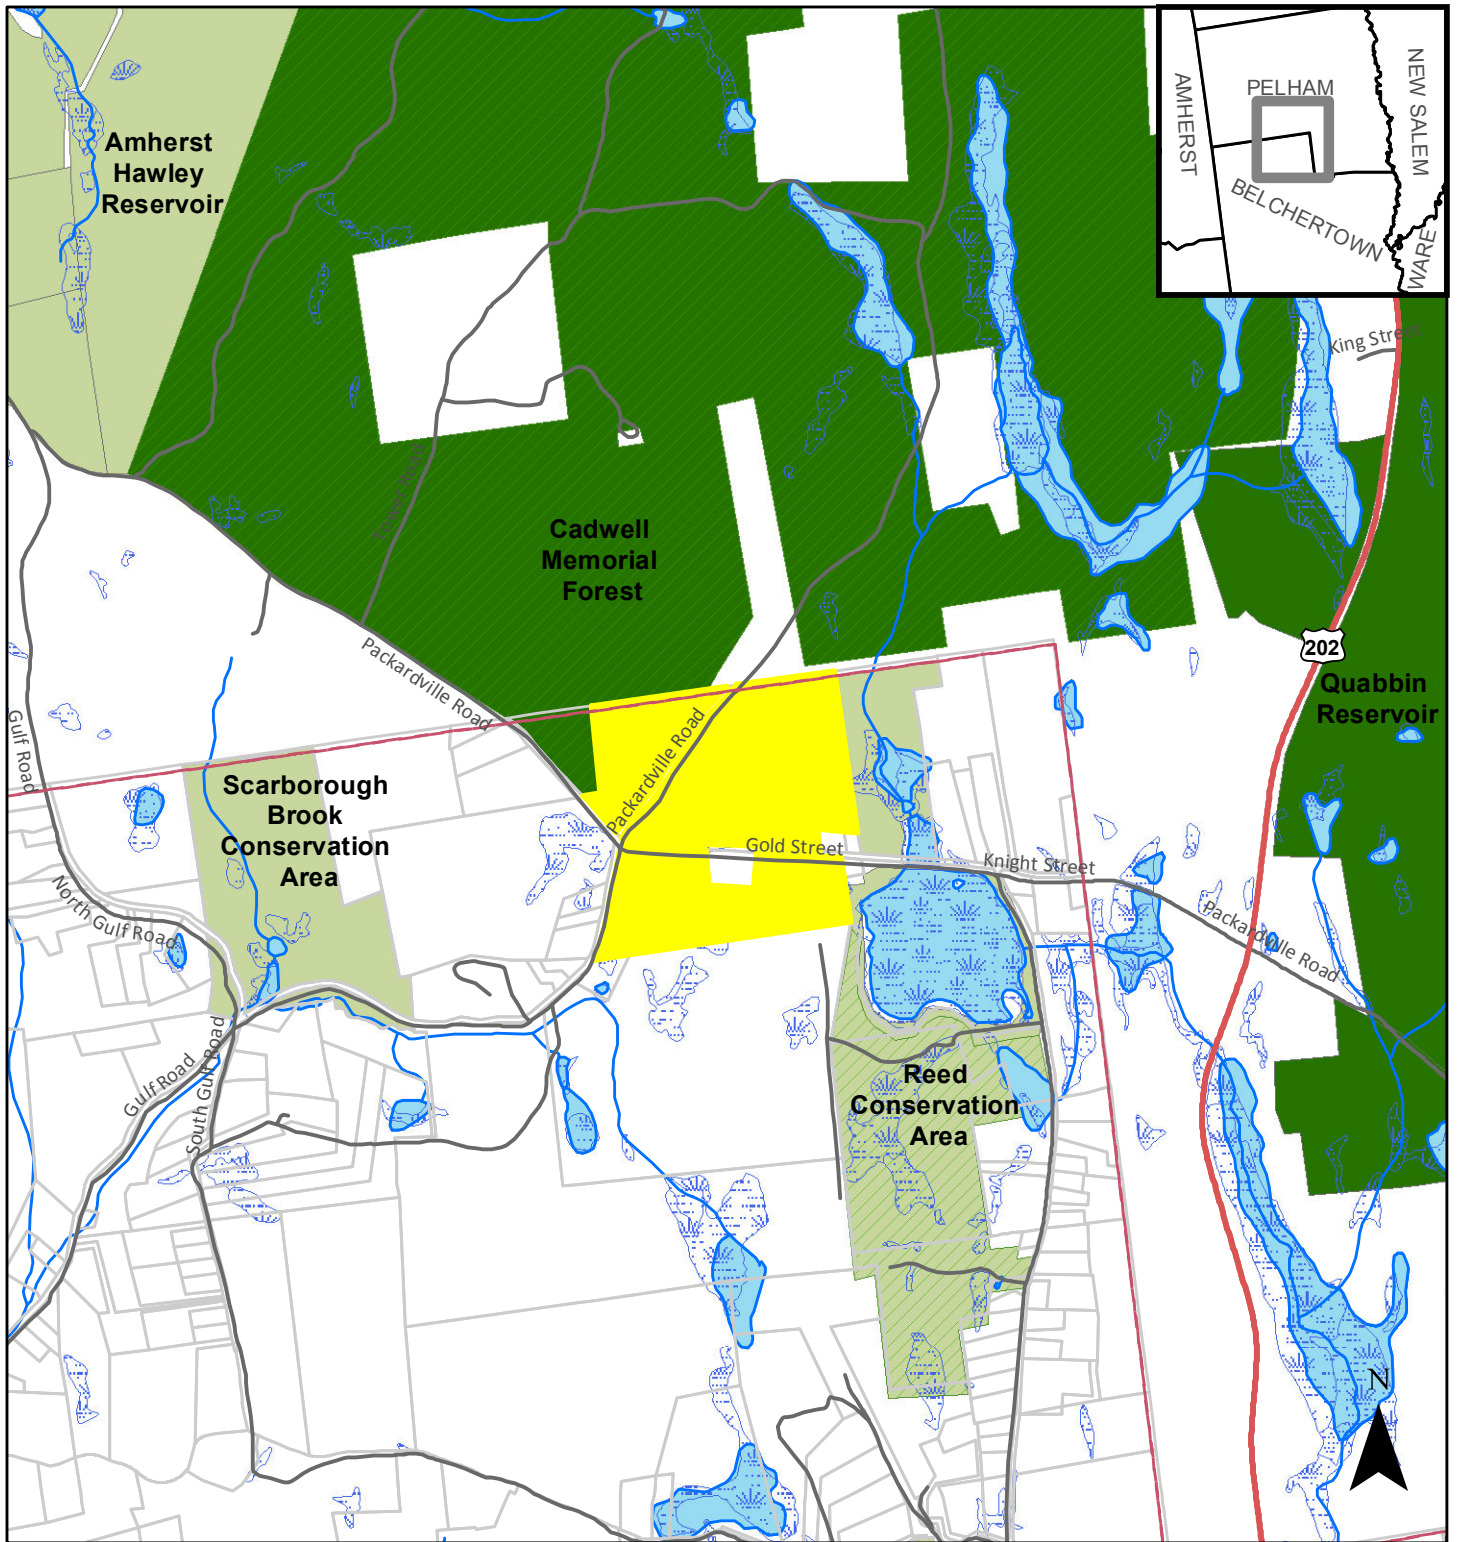

# Jackson Farm Open Space Map

Municipality: Belchertown  
Date Created: 15 Dec 2011

- |                   |                 |            |
|-------------------|-----------------|------------|
| Jackson Farm      | Water Body      | Interstate |
| State Land        | DEP Wetlands    | Highway    |
| Town Land         | Stream          | Major Road |
| Cons. Restriction | Town Boundaries | Minor Road |

All data except parcels provided by MassGIS.