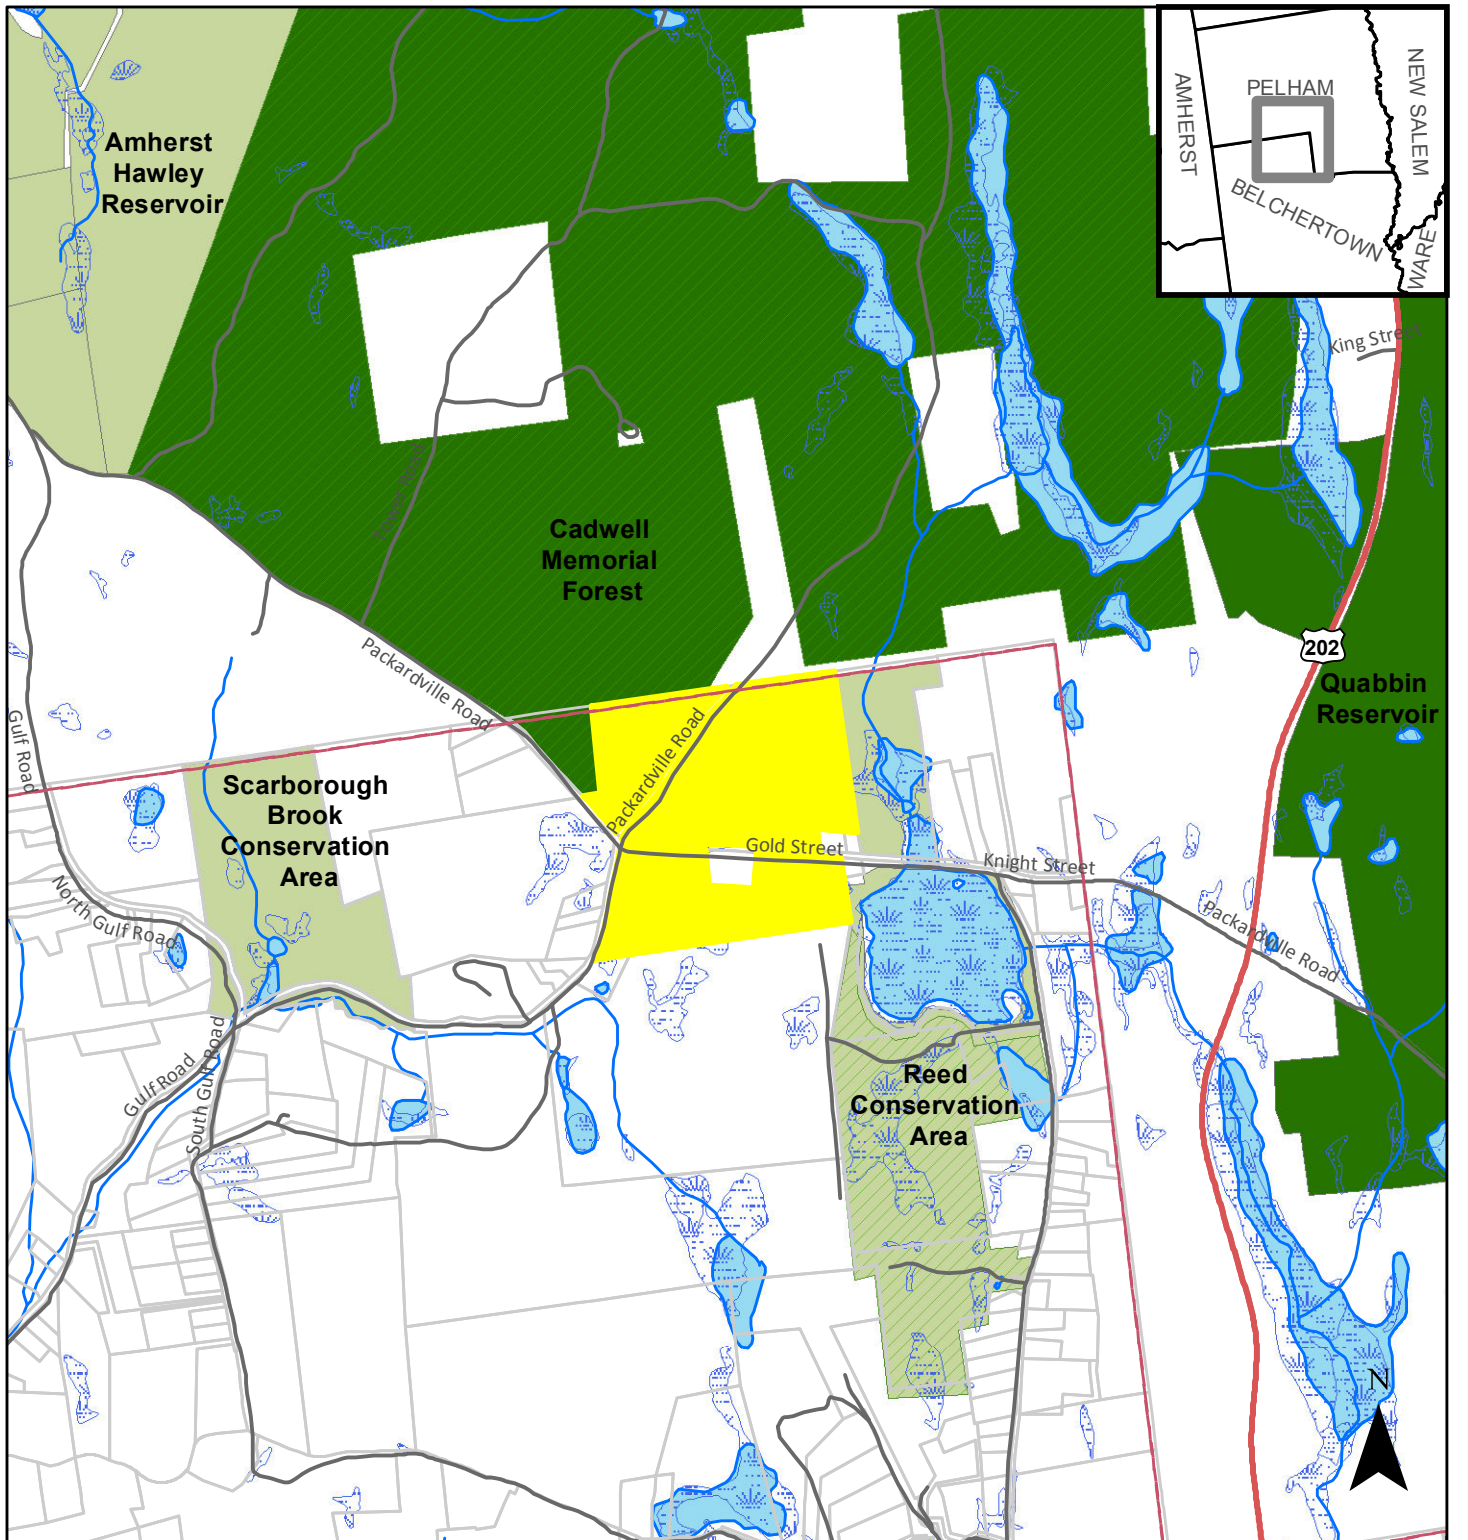

Jackson Farm Open Space Map

Municipality: Belchertown
Date Created: 15 Dec 2011

- | | | |
|-------------------|-----------------|------------|
| Jackson Farm | Water Body | Interstate |
| State Land | DEP Wetlands | Highway |
| Town Land | Stream | Major Road |
| Cons. Restriction | Town Boundaries | Minor Road |

All data except parcels provided by MassGIS.